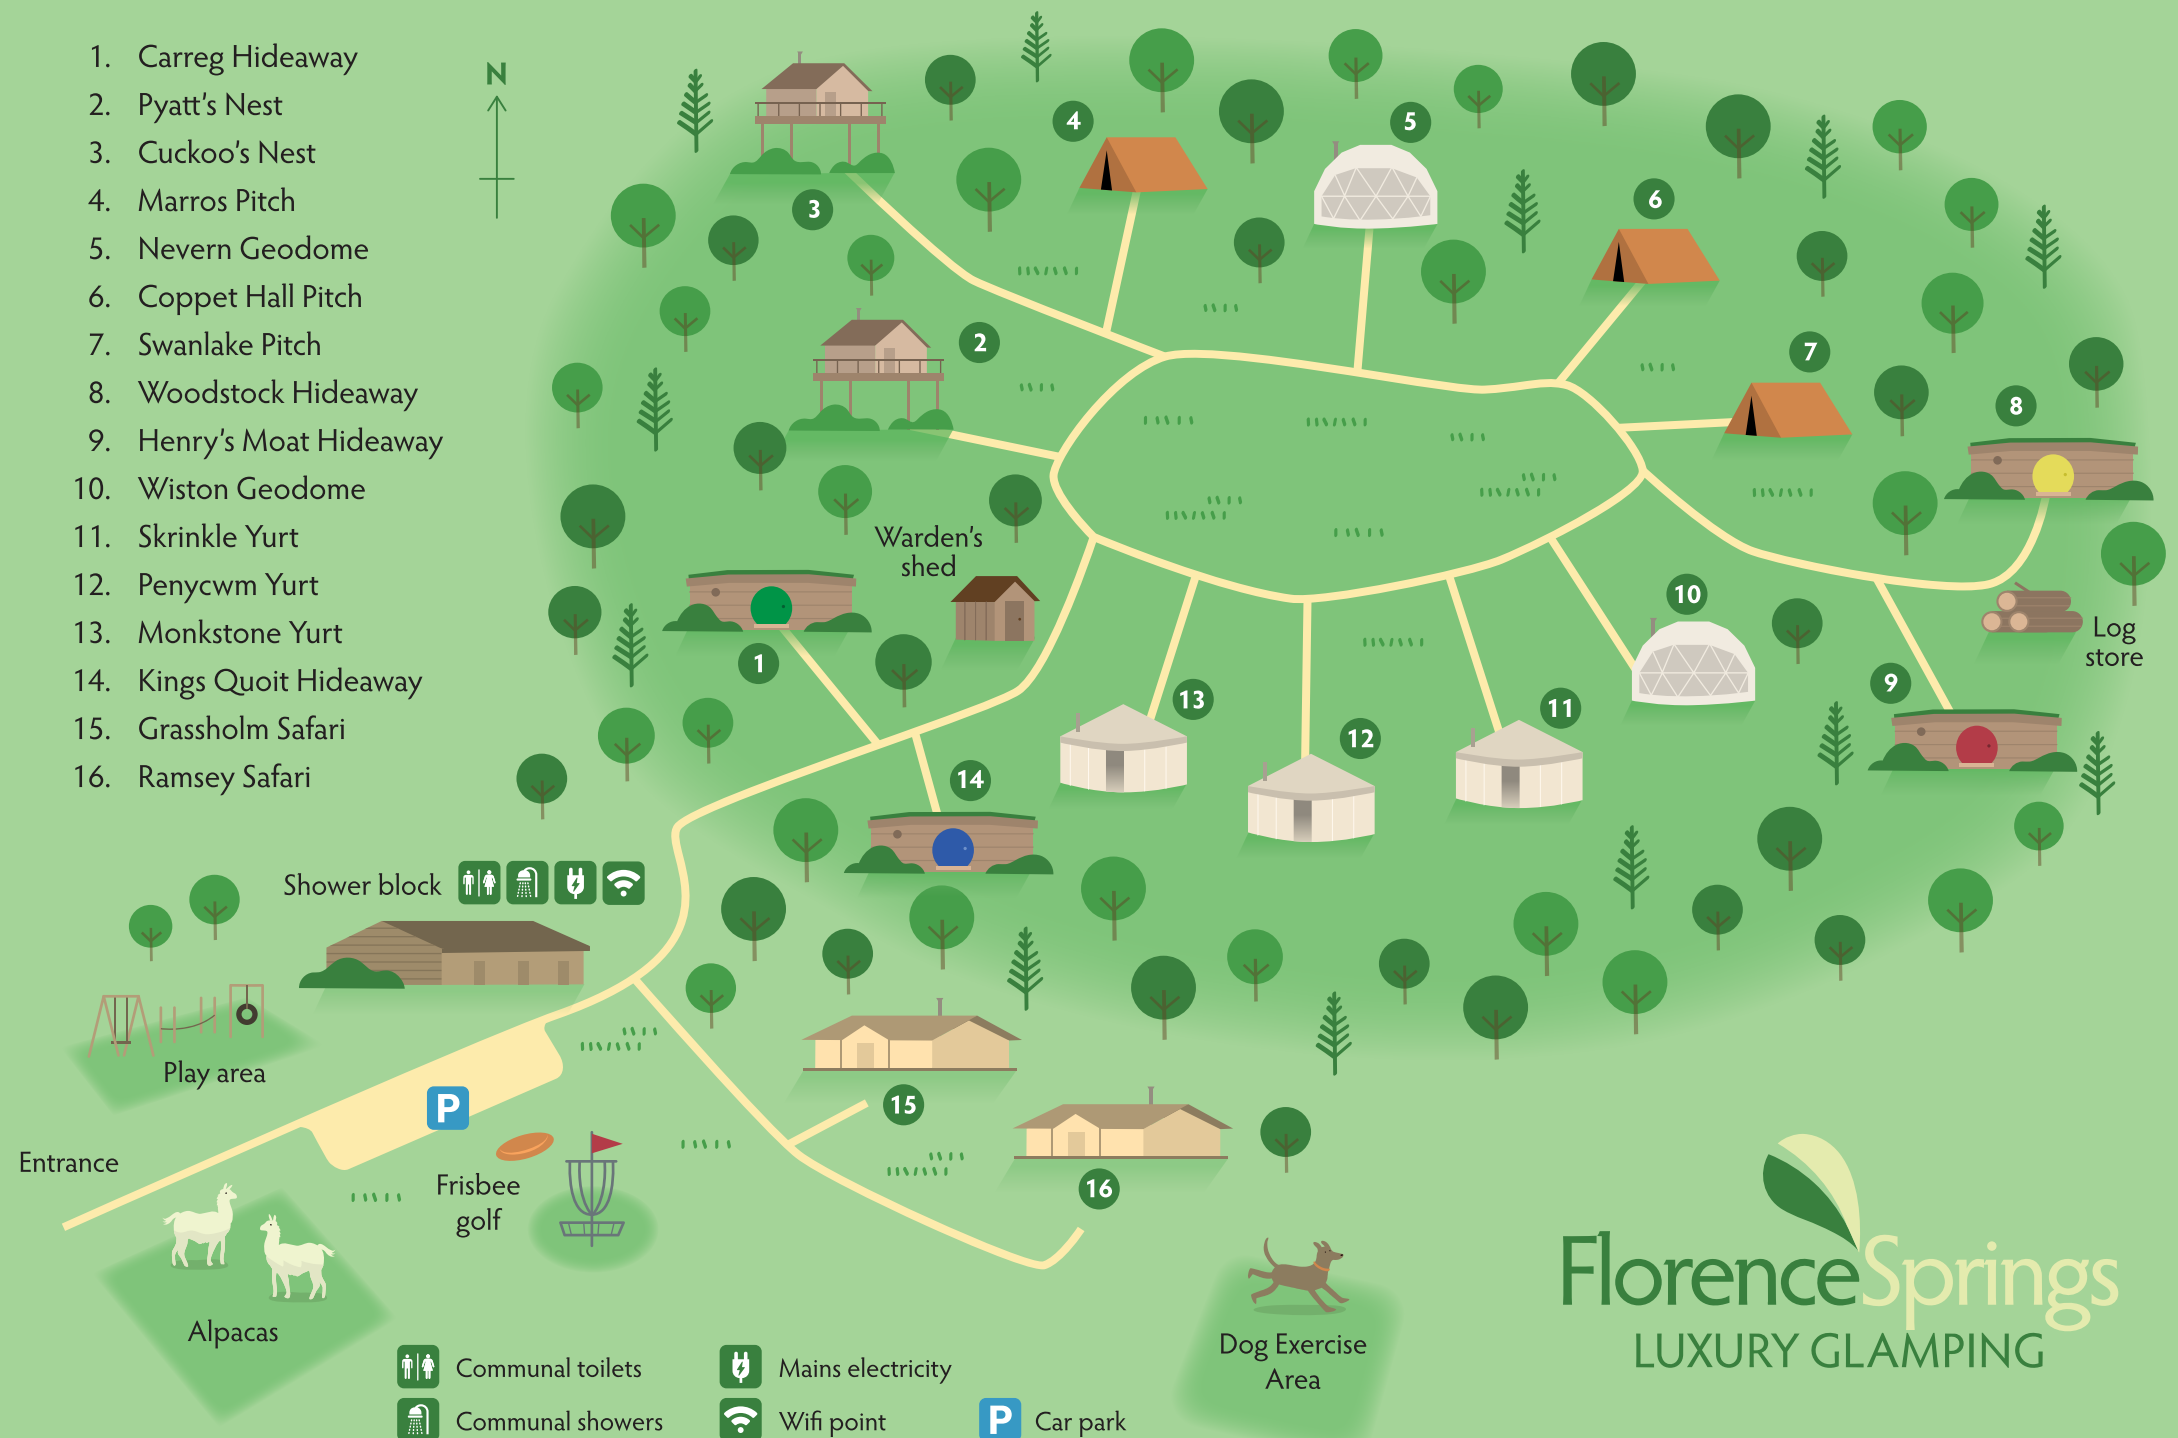

1. Carreg Hideaway
2. Pyatt's Nest
3. Cuckoo's Nest
4. Marros Pitch
5. Nevern Geodome
6. Coppet Hall Pitch
7. Swanlake Pitch
8. Woodstock Hideaway
9. Henry's Moat Hideaway
10. Wiston Geodome
11. Skrinkle Yurt
12. Penycwm Yurt
13. Monkstone Yurt
14. Kings Quoit Hideaway
15. Grassholm Safari
16. Ramsey Safari

Florence Springs
LUXURY GLAMPING

- Communal toilets
- Mains electricity
- Communal showers
- Wifi point
- Car park